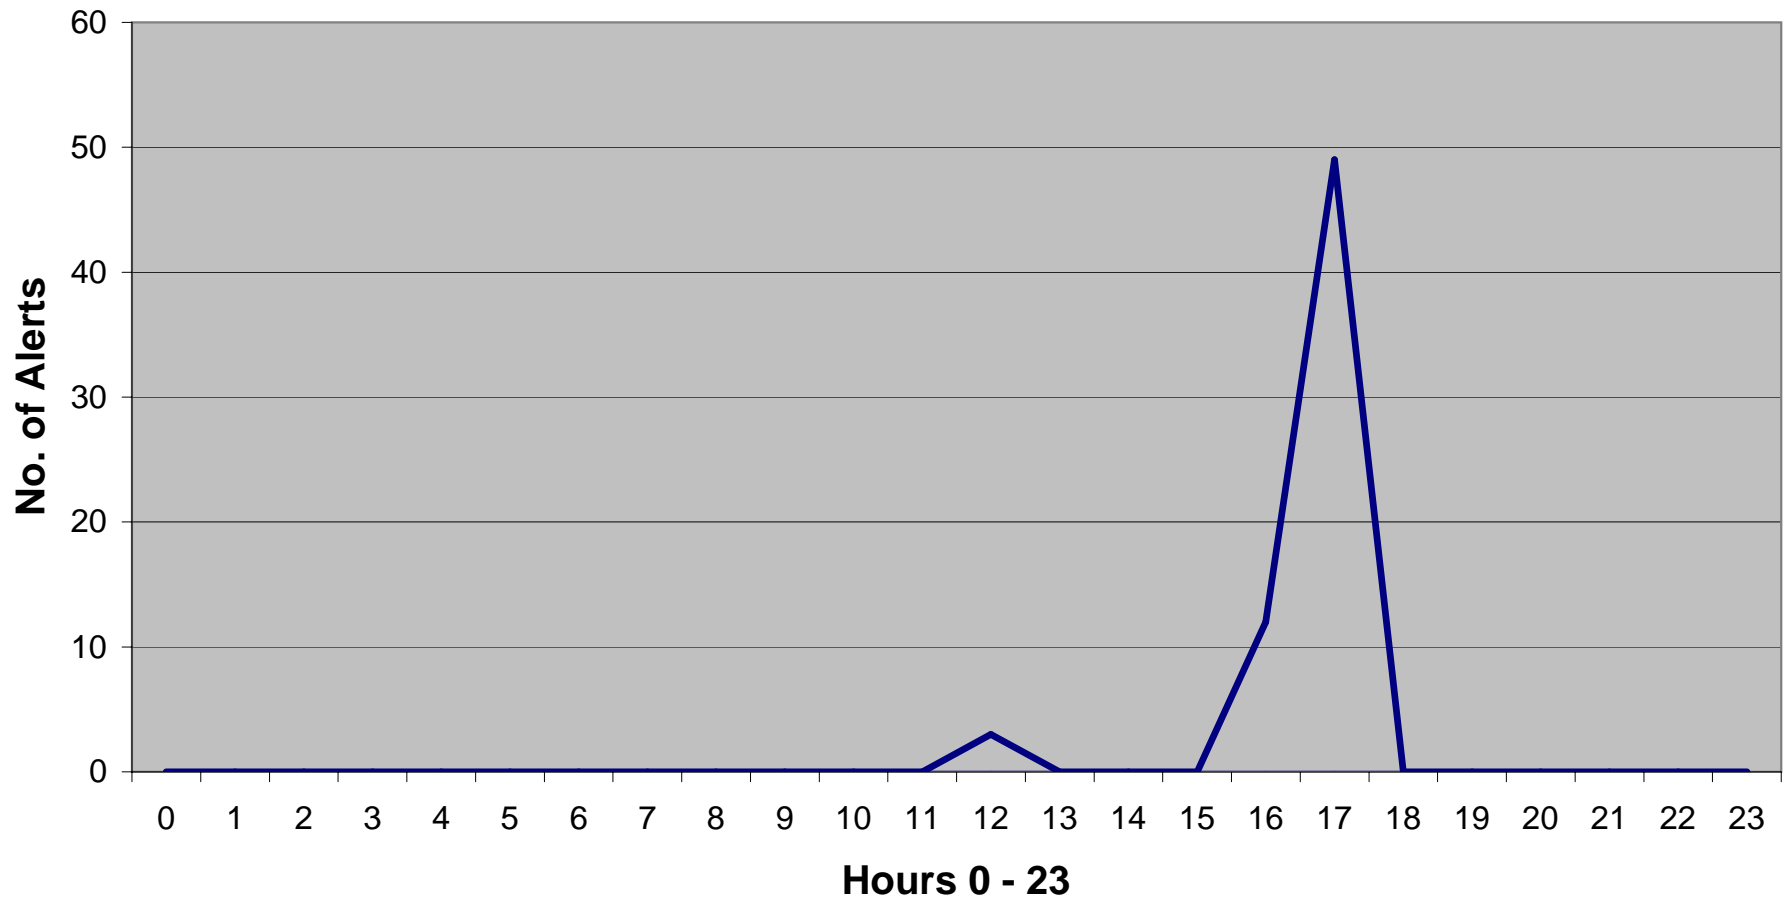

Period from 01/01/2003 to 21/04/2005

Type of Alert Analysis

The following charts indicate the types of alerts that are being broadcast on the given network.
The **Warning** and **Help** alerts have been separated into two charts to illustrate the elements for both types.

Types of Alerts

Period from 01/01/2003 to 21/04/2005

Timing Analysis

The following graph illustrates the distribution frequency of alerts over a 24 hour period: this will assist with identifying daily trends of 'events'.

Identifying peaks in activity will assist in diagnosing problem times of the day.

Daily Alert Frequency

Timing Analysis

Your Town Regeneration Team
AlertBox network analysis on 01/04/2005

Period from 01/01/2005 to 31/03/2005

The alerts that have been recorded in the event log are listed below in order of frequency.

Hotspot Analysis

The list indicates the locations that broadcast the most alerts and assist with identifying 'hotspot' areas.