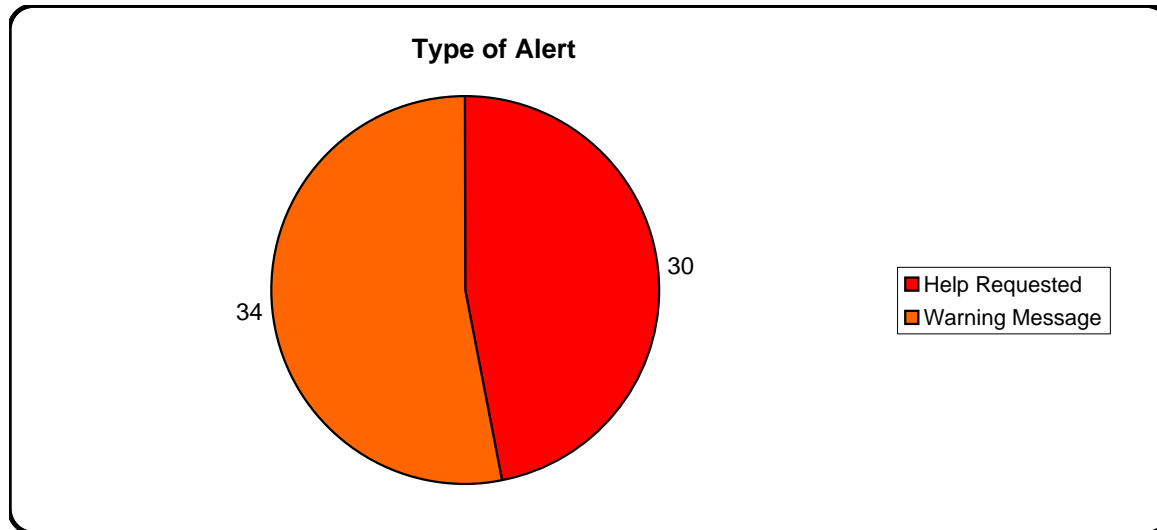

Period from 01/01/2003 to 21/04/2005

Type of Alert Analysis

The following charts indicate the types of alerts that are being broadcast on the given network.
The **Warning** and **Help** alerts have been separated into two charts to illustrate the elements for both types.

Types of Alerts

Period from 01/01/2003 to 21/04/2005

Timing Analysis

The following graph illustrates the distribution frequency of alerts over a 24 hour period: this will assist with identifying daily trends of 'events'.