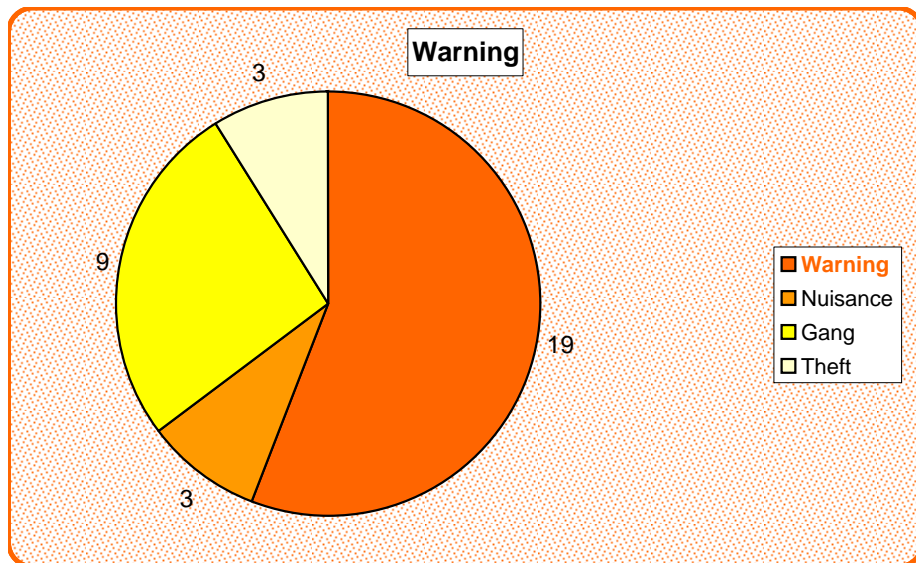

Period from 01/01/2003 to 21/04/2005

Type of Alert Analysis

The following charts indicate the types of alerts that are being broadcast on the given network.
The **Warning** and **Help** alerts have been separated into two charts to illustrate the elements for both types.

Types of Alerts

Period from 01/01/2003 to 21/04/2005

Timing Analysis

The following graph illustrates the distribution frequency of alerts over a 24 hour period: this will assist with identifying daily trends of 'events'.

Identifying peaks in activity will assist in diagnosing problem times of the day.

Daily Alert Frequency

Timing Analysis

Your Town Regeneration Team
AlertBox network analysis on 01/04/2005

Period from 01/01/2005 to 31/03/2005

The alerts that have been recorded in the event log are listed below in order of frequency.

Hotspot Analysis

The list indicates the locations that broadcast the most alerts and assist with identifying 'hotspot' areas.