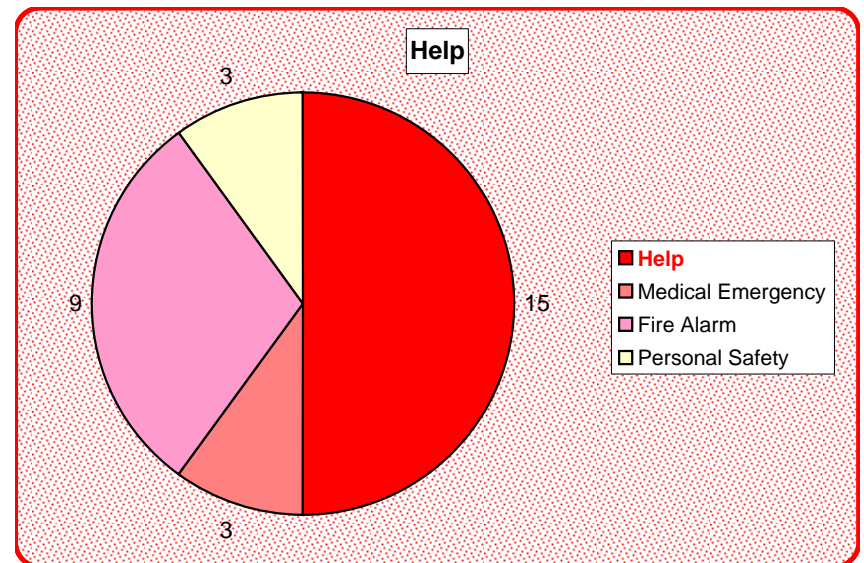

Period from 01/01/2003 to 21/04/2005

Type of Alert Analysis

The following charts indicate the types of alerts that are being broadcast on the given network.
The **Warning** and **Help** alerts have been separated into two charts to illustrate the elements for both types.

Types of Alerts

Period from 01/01/2003 to 21/04/2005

Timing Analysis

The following graph illustrates the distribution frequency of alerts over a 24 hour period: this will assist with identifying daily trends of 'events'.

The alerts that have been recorded in the event log are listed below in order of frequency.

Hotspot Analysis

The list indicates the locations that broadcast the most alerts and assist with identifying 'hotspot' areas.